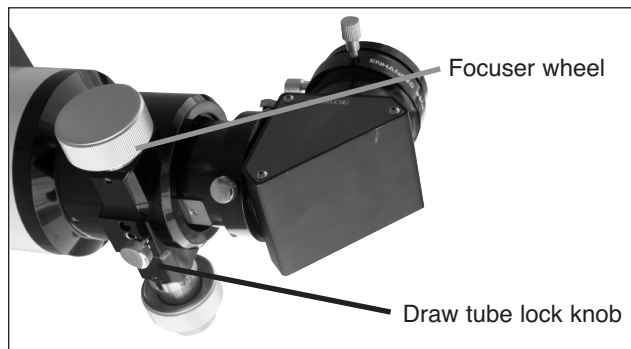

Using the Focuser Assembly

Insert an eyepiece into the focuser assembly and tighten the focuser thumbscrew.

To focus the telescope, turn the fine focuser wheels in or out. If you have a 2 inch eyepiece, remove the 1.25" eyepiece holder from the focuser assembly by loosening the holder thumbscrew. Slide the 2 inch eyepiece into the holder and tighten with the eyepiece locking screw.

The focuser has a locking knob. That knob locks the focuser, thereby locking the focus position into place.

Fig. 2: The tension adjustment and lock knobs.

Fig. 3: Dual Speed (10:1) Crayford Style Focuser.

Specifications

Optical Tube Assembly (OTA)	80mm	115mm	130mm
• Optical Design	3-element Apochromatic Refractor	3-element Apochromatic Refractor	3-element Apochromatic Refractor
• Optical Glass Type	FPL53	FK61	FK61
• Optical Diameter	80mm (3.1")	115mm (4")	130mm (5")
• Telescope Dimensions (L x W x H)	15" x 4.9" x 4.9"	29.5" x 5.25" x 5.25"	33.3" x 6.125" x 6.125"
• Focal Length; f/ratio	480mm; f/6	805mm; f/7	910mm; f/7
• Dew Shield	Retractable	Retractable	Retractable
• Optics	Fully Multi-Coated	Fully Multi-Coated	Fully Multi-Coated
• Focuser	2" Machined Aluminum Crayford Dual Speed (10:1)	3" Machined Aluminum Crayford Dual Speed (10:1)	3" Machined Aluminum Crayford Dual Speed (10:1)
• Carry Case	Included	Included	Included
• Series 5000 Diagonal	Included	included	included
• Weight (OTA with Series 5000 Diagonal)	6.6 lbs.	12.2 lbs.	17.7 lbs.
• Part Number	0306-00-05	0407-00-05	0507-00-05
• UPC Code	7 09942 36020 2	7 09942 36021 9	7 09942 36017 2
• 8x50 Viewfinder with bracket	No	Yes	Yes