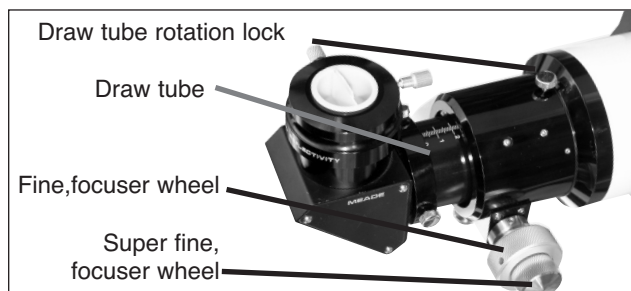

Using the Focuser Assembly

Insert an eyepiece into the focuser assembly and tighten the focuser thumbscrew.

To focus the telescope, turn the fine focuser wheels in or out. If you have a 2 inch eyepiece, remove the 1.25" eyepiece holder from the focuser assembly by loosening the holder thumbscrew. Slide the 2 inch eyepiece into the holder and tighten with the eyepiece locking screw.

The focuser has a locking knob. That knob locks the focuser, thereby locking the focus position into place.

Fig. 2: The tension adjustment and lock knobs.

Fig. 3: Dual Speed (10:1) Crayford Style Focuser.

Specifications

Optical Tube Assembly (OTA)	80mm	115mm	130mm
• Optical Design	3-element Apochromatic Refractor	3-element Apochromatic Refractor	3-element Apochromatic Refractor
• Optical Glass Type	FPL53	FK61	FK61
• Optical Diameter	80mm (3.1")	115mm (4")	130mm (5")
• Telescope Dimensions (L x W x H)	15" x 4.9" x 4.9"	29.5" x 5.25" x 5.25"	33.3" x 6.125" x 6.125"
• Focal Length; f/ratio	480mm; f/6	805mm; f/7	910mm; f/7
• Dew Shield	Retractable	Retractable	Retractable
• Optics	Fully Multi-Coated	Fully Multi-Coated	Fully Multi-Coated
• Focuser	2" Machined Aluminum Crayford Dual Speed (10:1)	3" Machined Aluminum Crayford Dual Speed (10:1)	3" Machined Aluminum Crayford Dual Speed (10:1)
• Carry Case	Included	Included	Included
• Series 5000 Diagonal	Included	included	included
• Weight (OTA with Series 5000 Diagonal)	6.6 lbs.	12.2 lbs.	17.7 lbs.
• Part Number	0306-00-05	0407-00-05	0507-00-05
• UPC Code	7 09942 36020 2	7 09942 36021 9	7 09942 36017 2
• 8x50 Viewfinder with bracket	No	Yes	Yes